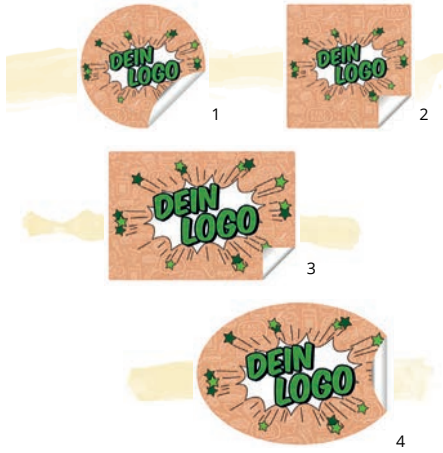

Lables

Lables

Labels, round, bio foil, individual printing

9102P7005601	Ø 35 mm	round
9103P7005601¹	Ø 50 mm	round
9104P7005601	35 x 35 mm	square
9105P7005601²	50 x 50 mm	square
9106P7005601	80 x 35 mm	rectangular
9107P7005601³	50 x 35 mm	rectangular
9108P7005601	35 x 25 mm	rectangular
9109P7005601	80 x 55 mm	oval
9110P7005601⁴	50 x 35 mm	oval
9111P7005601	35 x 25 mm	oval

Straws

Paper-Straws

Paper-straws, individual printing

9120P7001151	14 cm	Ø 6 mm
9121P7001151¹	20 cm	Ø 6 mm
9122P7001151	23 cm	Ø 8 mm