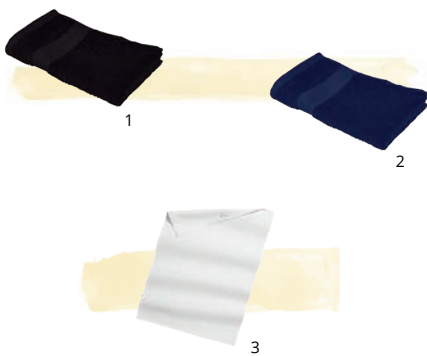

Cotton guest towels, Fairtrade

DTT09970¹	30 x 50 cm	black	PU: 60 Pcs.
DTT09971	30 x 50 cm	white	PU: 60 Pcs.
DTT09972²	30 x 50 cm	blue	PU: 60 Pcs.
DTT09973	30 x 50 cm	dark green	PU: 60 Pcs.
DTT09974	50 x 70 cm	black	PU: 250 Pcs.
DTT09975³	50 x 70 cm	white	PU: 250 Pcs.