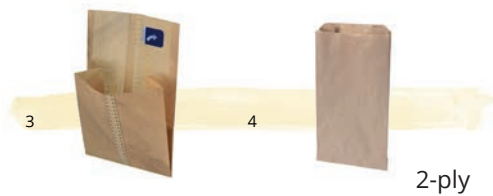

With side fold

DFC00508³	Paper	15 x 16,5 cm	brown	PU: 500 Pcs.
DRE02241⁴	Paper	10 + 5 x 18 cm	brown	PU: 1000 Pcs.
DRE02246	Paper	15 + 6 x 28 cm	brown	PU: 1000 Pcs.
DRE03970	Paper	16,5 x 6 x 26 cm	brown white	PU: 500 Pcs.

With PLA-window