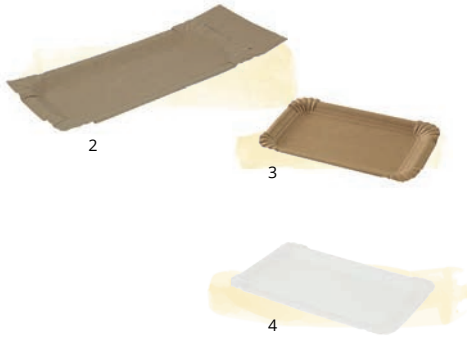

Palmware®-plates, pizza plates, natural

DTW05550	Ø 25 cm	PU: 100 Pcs.
DTW05560 ¹⁴	Ø 32 cm	PU: 100 Pcs.

Paper

Paper plates, round

DTW06021 ¹	Ø 23 cm		brown	PU: 900 Pcs.
DTW06022 ²	Ø 23 cm		white	PU: 500 Pcs.